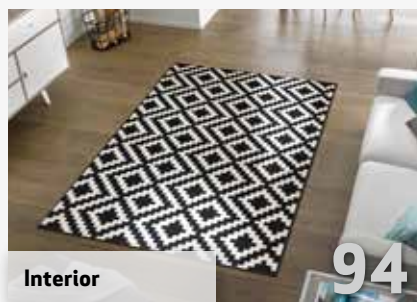

INDEX

wash+dry
Design
(with rubber border)