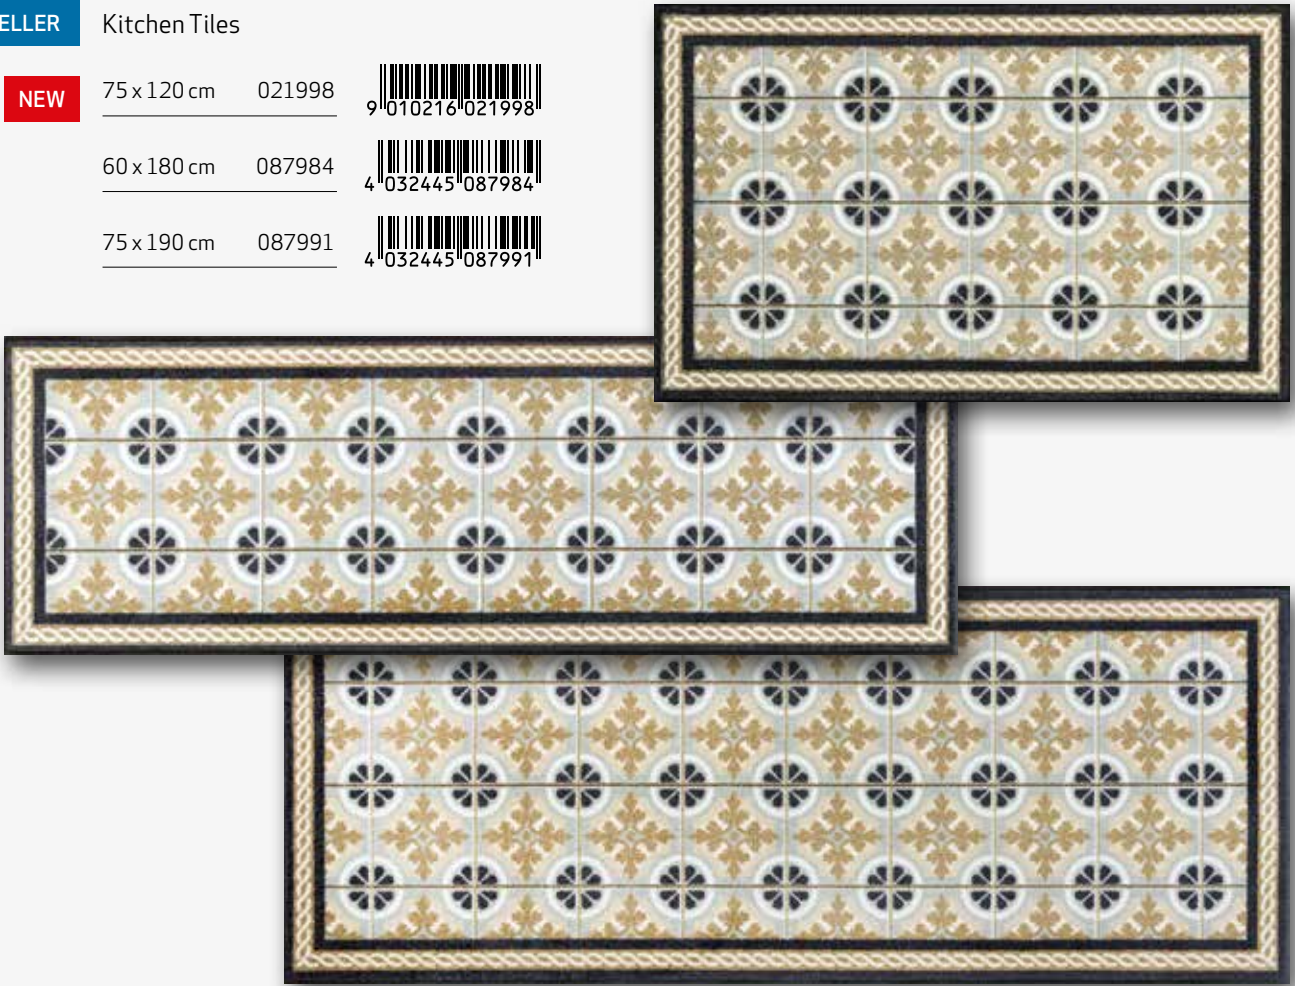

BESTSELLER

Kitchen Tiles

NEW

75 x 120 cm 021998

60 x 180 cm 087984

75 x 190 cm 087991

Cook+Kitchen