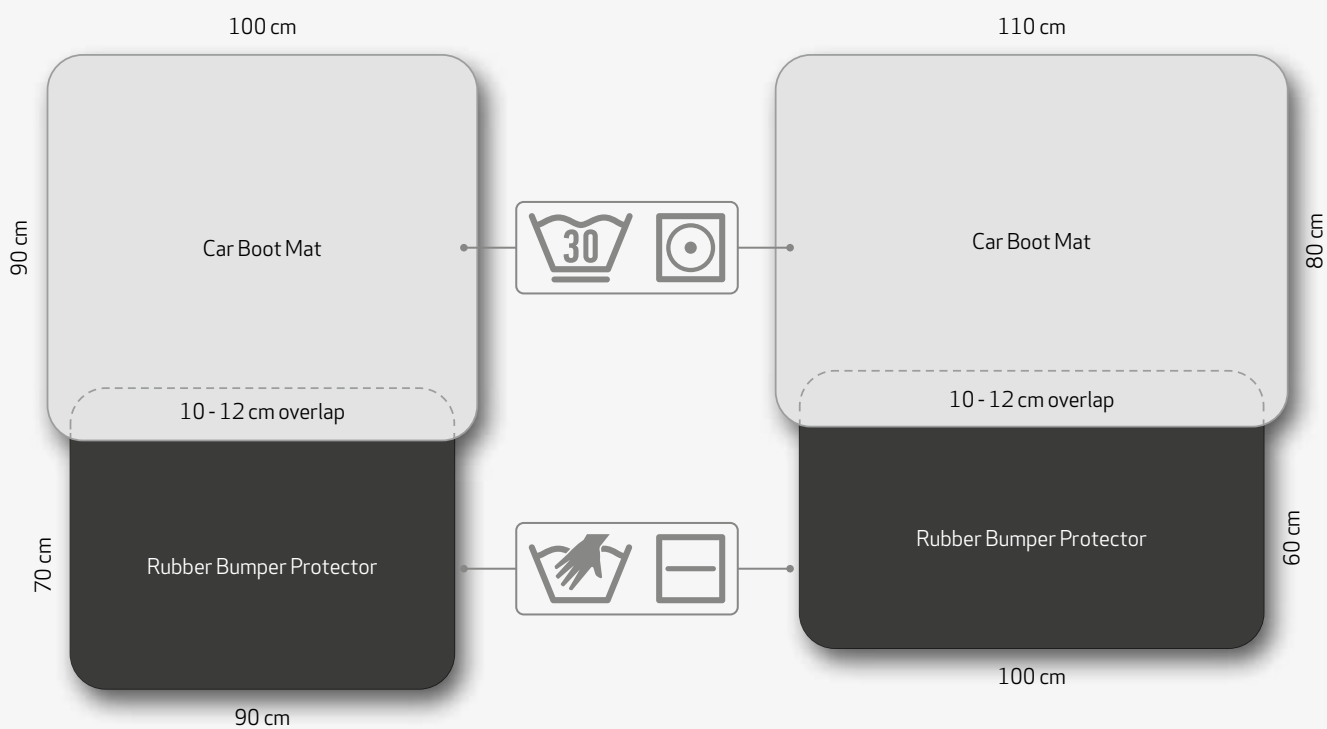

NEW Car Protector Set Premium

90 x 100 cm   062663   9 010216 062663

Car Protector Set Premium **NEW**

80 x 110 cm   062670   9 010216 062670