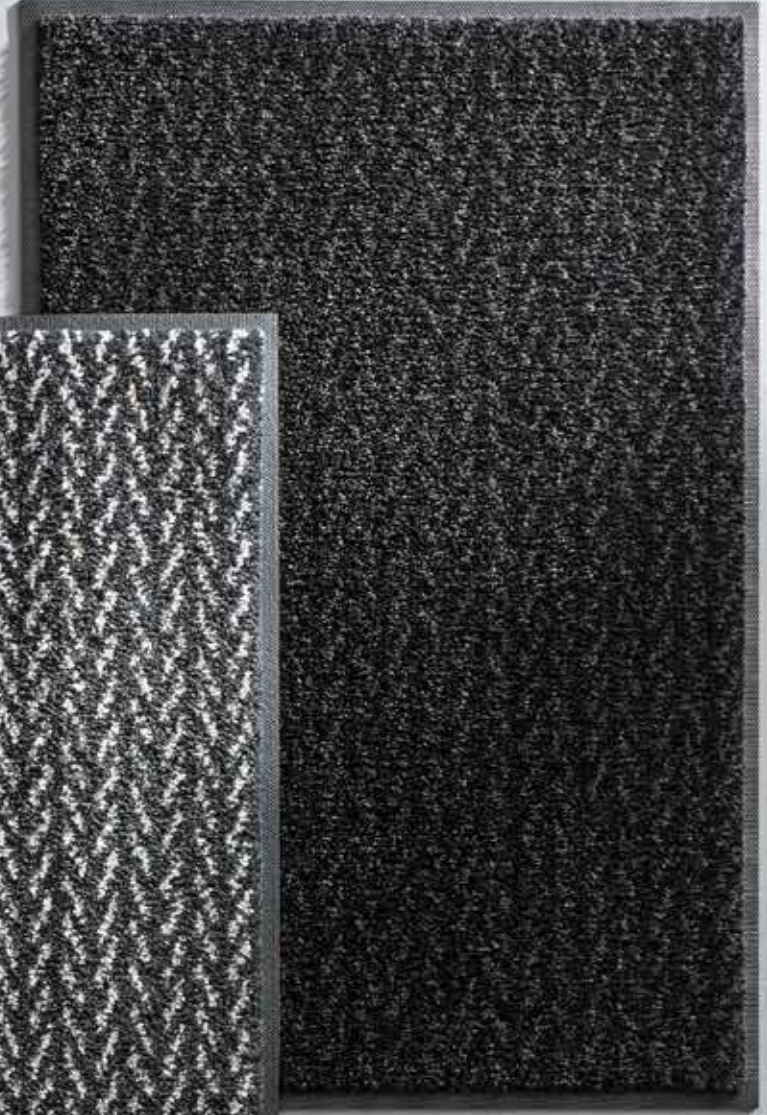

Scriptello

50 x 72 cm

055986

Duo Mocha, 50 x 75 cm, Page 27

Duo Denim, 50 x 75 cm, Page 26

Duo Pepper, 50 x 75 cm, Page 26

Duo Charcoal, 50 x 75 cm, Page 26

Duo Latte, 50 x 75 cm, Page 27